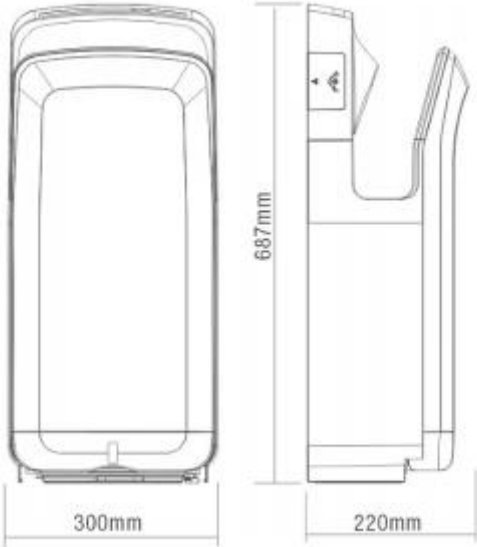

Ninja Jet Blade™ Hand Dryer with Digital Brushless Motor

Technical Data

Operating Voltage: AC220-240

Air Speed: 90 Meters Per Second (Adjustable Increase / Decrease)

Air Temperature 40 – 60c (Adjustable or Auto Sense)

Thermal Protection: Auto Resetting Thermostat Turns Unit Off at 115 Degrees

Total Rated Power: 1650 Watts

Estimated Average Drying Time: 10-14 Seconds

Operation: Infra Red

Water Resistance: IPX4

Water Collection System

Timing Protection: 30 Seconds Auto Cut Off

Shell Material: Antimicrobial Burn Proof ABS

Dimensions: 300 x 220 x 687 mm

Net Weight: 11kg

Filter: High Grade HEPA and Micro Mesh Particle Filter

Rear Cable Entry View