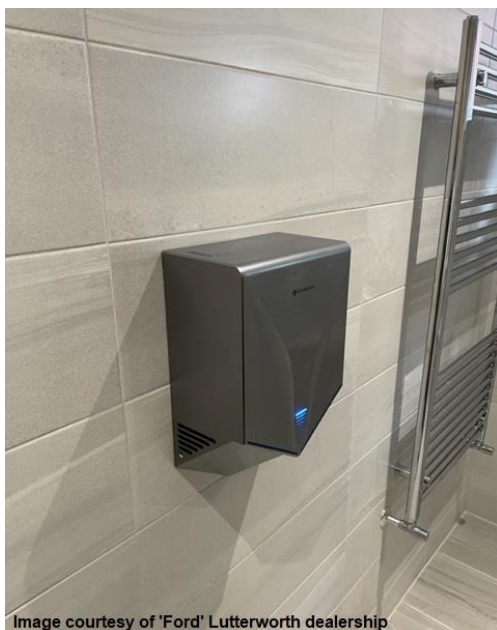

Performance

Drying times (in house tested)	10 – 12 seconds
Motor Speed	26,000 rpm
Air Speed	100 meters per second
Adjustable heat setting	Auto adjusts for optimal efficiency
Motor Type	Carbon brush
Volume	Low

Electrical

Voltage	220 – 240 v
Frequency	50/60Hz
Ingress Protection	IP23
Motor Power	600w
Heating Element	400w
Isolation Class	Class 2
Rated Power	1kw
Auto Cut Off Protection	60 Seconds

Dimensions

Height	395mm
Depth	140mm
Width	241mm

Image courtesy of 'Ford' Lutterworth dealership

(GRAPHITE MODEL ALSO AVAILABLE)