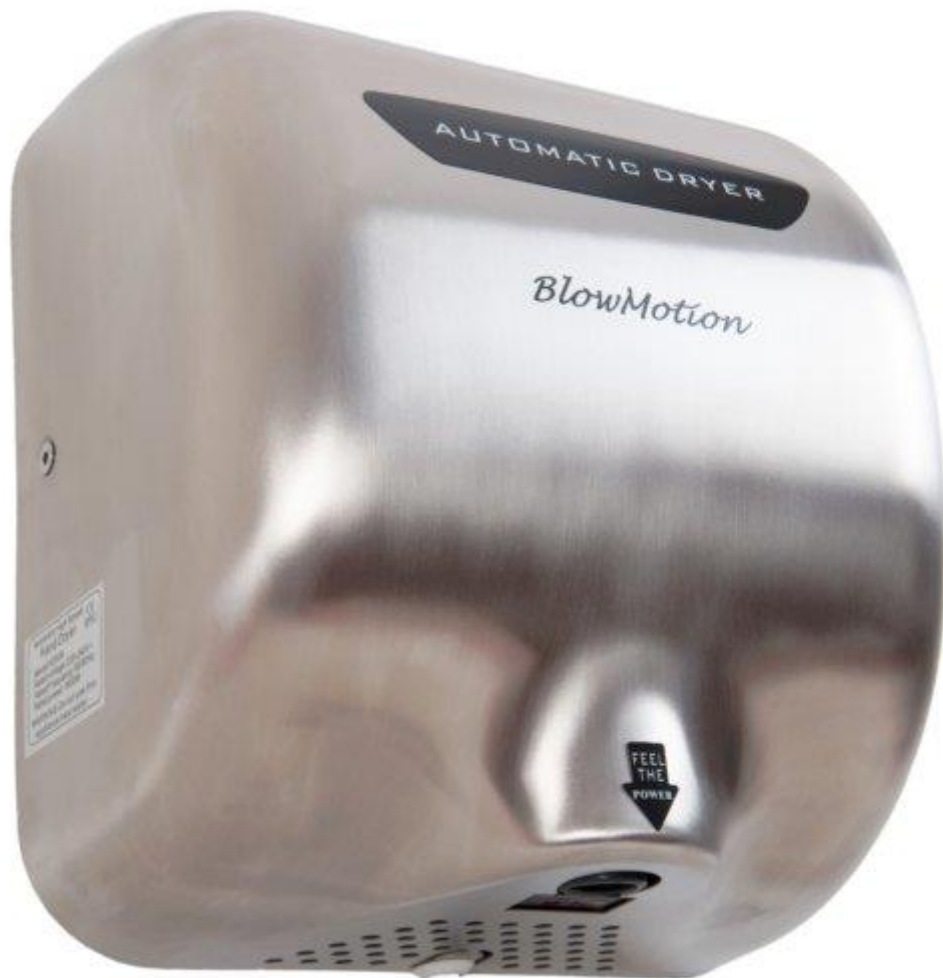

STORM[®]

210KW

The Storm is where our journey began. It was the 1st hand dryer we ever manufactured and it's as good today as it's always been. No frills, it just dries hands quickly and will last for Years!

Chances are, you've used one already with thousands sold throughout the UK and Europe since 2012.

Performance

| | |
|--------------------------------|-------------------------------------|
| Drying times (in house tested) | 10 – 12 seconds |
| Motor Speed | 26,000 rpm |
| Air Speed | 100 meters per second |
| Adjustable heat setting | Auto adjusts for optimal efficiency |
| Motor Type | Carbon brush |

Dimensions

| | |
|--------|-------|
| Height | 325mm |
| Depth | 175mm |
| Width | 295mm |

Stainless Steel in a choice of 3 finishes.