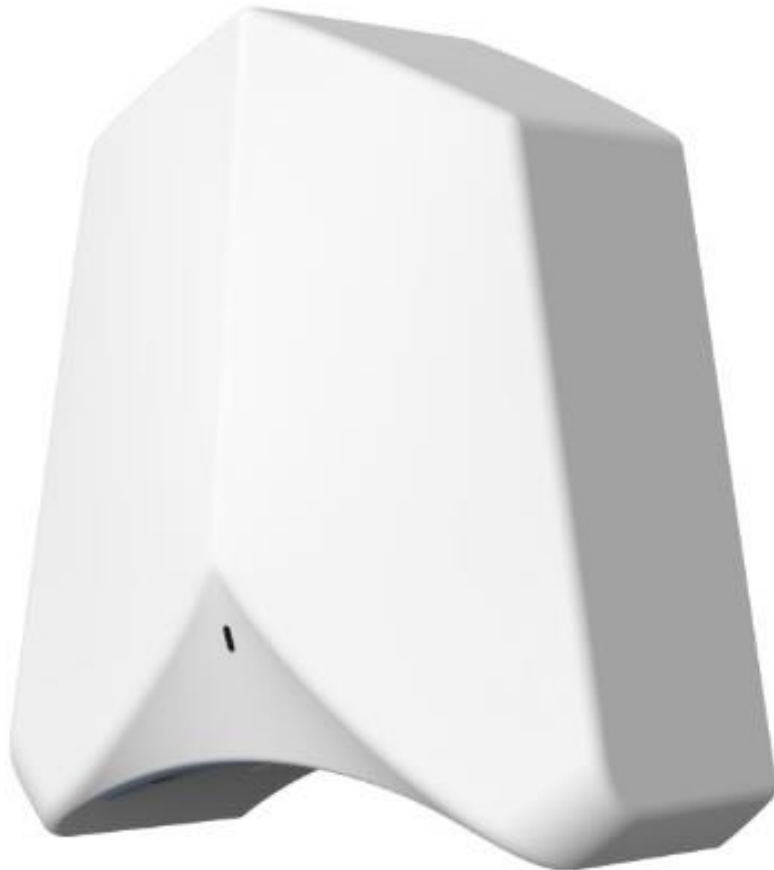

DuoDRY

With its sleek appearance and smooth contoured edges, the DuoDRY is going to look great in any washroom. Its antimicrobial coating ensures its surface actively repels germs and bacteria. Takes hands from wet to dry in around 10 – 12 seconds with an eco-energy usage of around just 4 pence for 100 dries! Its nice and quiet on the ear too!

Performance

Drying time	10 - 12 seconds
Motor speed	22,000 rpm
Air speed	95 meters per second
Adjustable heat	Yes
Heat turned to off	Ambient air only
Heat turned to on	Warm air
Motor type	Carbon brush

Electrical

Dimensions

Height	331mm
Depth	186mm
Width	248mm

Image below of white DuoDRY gives accurate visual scale of size.